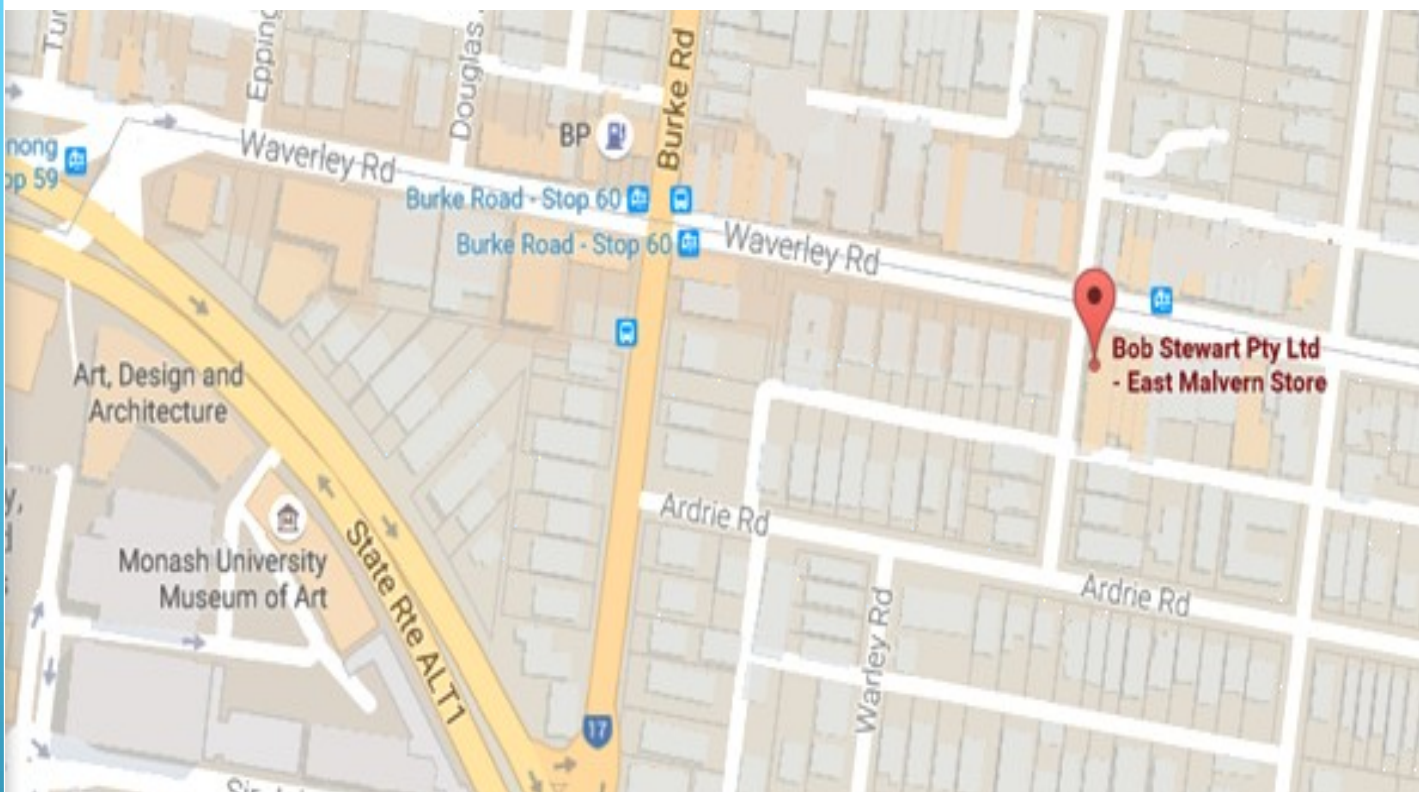

Conditions apply. Minimum \$200. Maximum \$1000. See in store for details.

UNIFORM SHOP LOCATION

**BOB STEWART UNIFORM SHOP
150 WAVERLEY ROAD, MALVERN EAST**

Phone: 9036 7342 | Email: Malvern@bobstewart.com.au