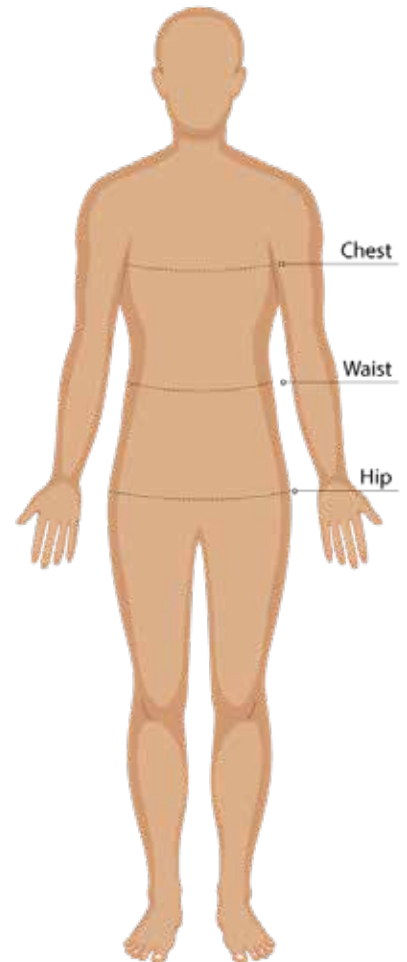

UNIFORM LIST 2021

SIZE GUIDE

BODY MEASUREMENT TIPS

- When measuring yourself keep the tape firm but not tight
- Measure over undergarments for more accurate measurements
- If you don't have a measuring tape, use a piece of string and measure it using a ruler

CHEST

Measure around the fullest part of your chest. This is the key measurement for shirts/blouses & dresses. Make sure the measuring tape sits horizontally across your body.

WAIST

Measure around the natural waistline which is the narrowest part of your waist. This is an important measurement for trousers/pants/shorts & skirts

HIP

Measure around the fullest part of the hips

- Our Size Charts are in *Finished Garment Measurements*.
- Size Charts are located on each individual garment on the website, under the **SIZE CHART** tab.
- To determine the size you need to **ADD** to your *Body Measurements* the following:
 - **BLAZERS, DRESSES, TUNICS, SHIRTS, BLOUSES, POLOS** and other upper body garments **ADD 10 - 12 cm**
 - **TROUSERS, SHORTS, SKIRTS & TUNICS** - **ADD 5 - 8 cm** in the waist. These garments are often adjustable in the waist to allow for extra growth.
- A good way to check is to measure & compare a similar garment that is a comfortable fit.