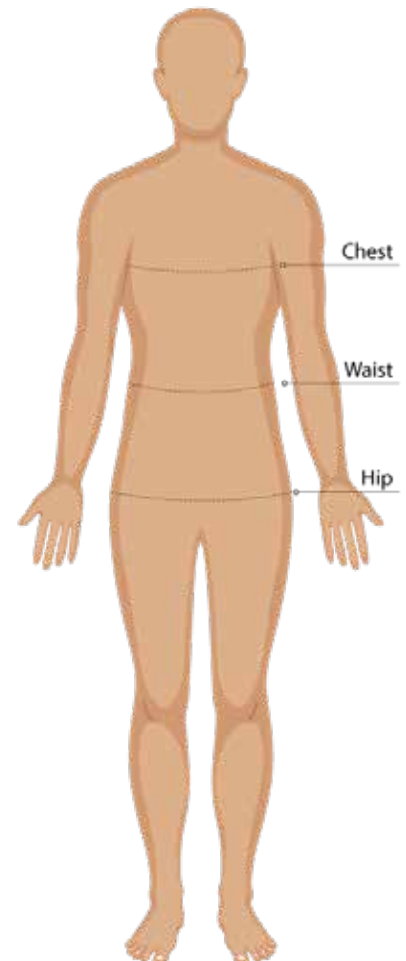

MOUNT LILYDALE MERCY COLLEGE

UNIFORM LIST 2021

SIZE GUIDE

BODY MEASUREMENT TIPS

- When measuring yourself keep the tape firm but not tight
- Measure over undergarments for more accurate measurements
- If you don't have a measuring tape, use a piece of string and measure it using a ruler

CHEST

Measure around the fullest part of your chest. This is the key measurement for shirts/blouses & dresses. Make sure the measuring tape sits horizontally across your body.

WAIST

Measure around the natural waistline which is the narrowest part of your waist. This is an important measurement for trousers/pants/shorts & skirts

HIP

Measure around the fullest part of the hips

- Our Size Charts are in *Finished Garment Measurements*.
- Size Charts are located on each individual garment on the website, under the **SIZE CHART** tab.
- To determine the size you need to **ADD** to your *Body Measurements* the following:
  - **BLAZERS, DRESSES, TUNICS, SHIRTS, BLOUSES, POLOS** and other upper body garments **ADD 10 - 12 cm**
  - **TROUSERS, SHORTS, SKIRTS & TUNICS** - **ADD 5 - 8 cm** in the waist. These garments are often adjustable in the waist to allow for extra growth.
- A good way to check is to measure & compare a similar garment that is a comfortable fit.

For current prices, please refer to
www.bobstewart.com.au