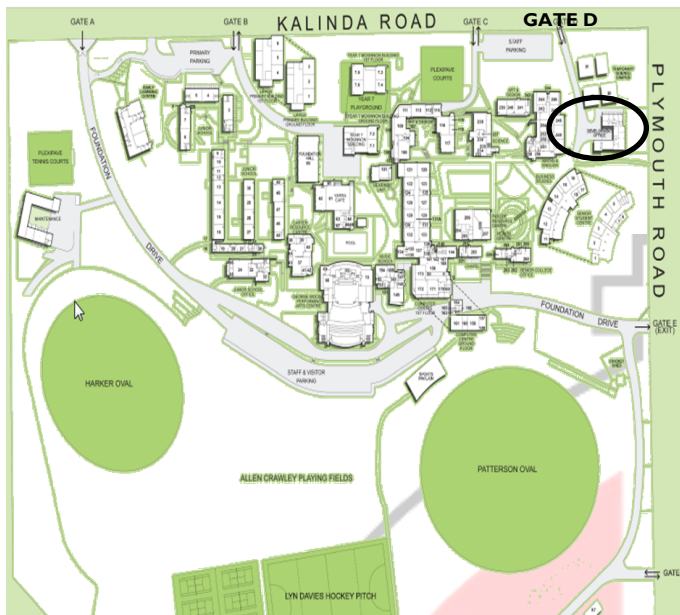

ON-CAMPUS UNIFORM SHOP LOCATION

BOB STEWART YARRA VALLEY GRAMMAR SCHOOL UNIFORM SHOP

Development House via
Kalinda Rd, Gate D

Phone: 9036 7373

Email: yvg@bobstewart.com.au

APPOINTMENT DAYS

Tuesday 8th November	Appointments Only	Y7 Orientation Day
Tuesday 29th November	Appointments Only	

BACK TO SCHOOL TRADING HOURS

~ LAST TRADING DAY THURSDAY 8th DECEMBER 2016 ~

~ JANUARY 2017 ~

Thursday 12	10:00am - 4:00pm	
Friday 13	10:00am - 4:00pm	
Saturday 14	10:00am - 4:00pm	
Thursday 19	1:00pm - 7:00pm	Late Trading
Friday 20	10:00am - 4:00pm	
Saturday 21	12:00pm - 4:00pm	
Monday 23	10:00am - 4:00pm	
Tuesday 24	10:00am - 4:00pm	
Thursday 26	CLOSED	Australia Day
Friday 27	10:00am - 4:00pm	
Saturday 28	10:00am - 4:00pm	
Monday 30	8:00am - 4:00pm	Yrs 7 - 12 start

~ TERM 1 TRADING HOURS RESUME WEDNESDAY 1st FEBRUARY 2017 ~

Monday	8:00am - 12:00pm
Wednesday	1:00pm - 5:00pm
Thursday	1:00pm - 5:00pm
First Saturday of the Month	9:00am - 12:00pm