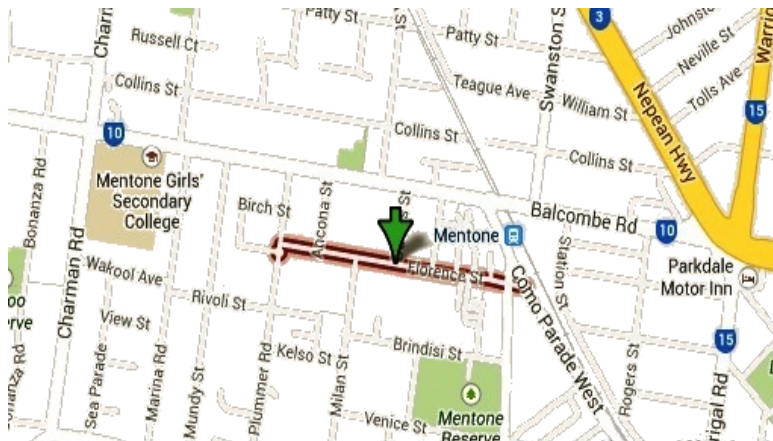

BOB STEWART UNIFORM SHOP LOCATION & HOURS

54 - 56 FLORENCE STREET, MENTONE

Phone: 9036 7367 | Email: Mentone@bobstewart.com.au

NORMAL TRADING HOURS

Tuesday	8:30am - 4:30pm
Wednesday	8:30am - 4:30pm
Thursday	8:30am - 4:30pm
Saturday	9:30am - 12:30pm