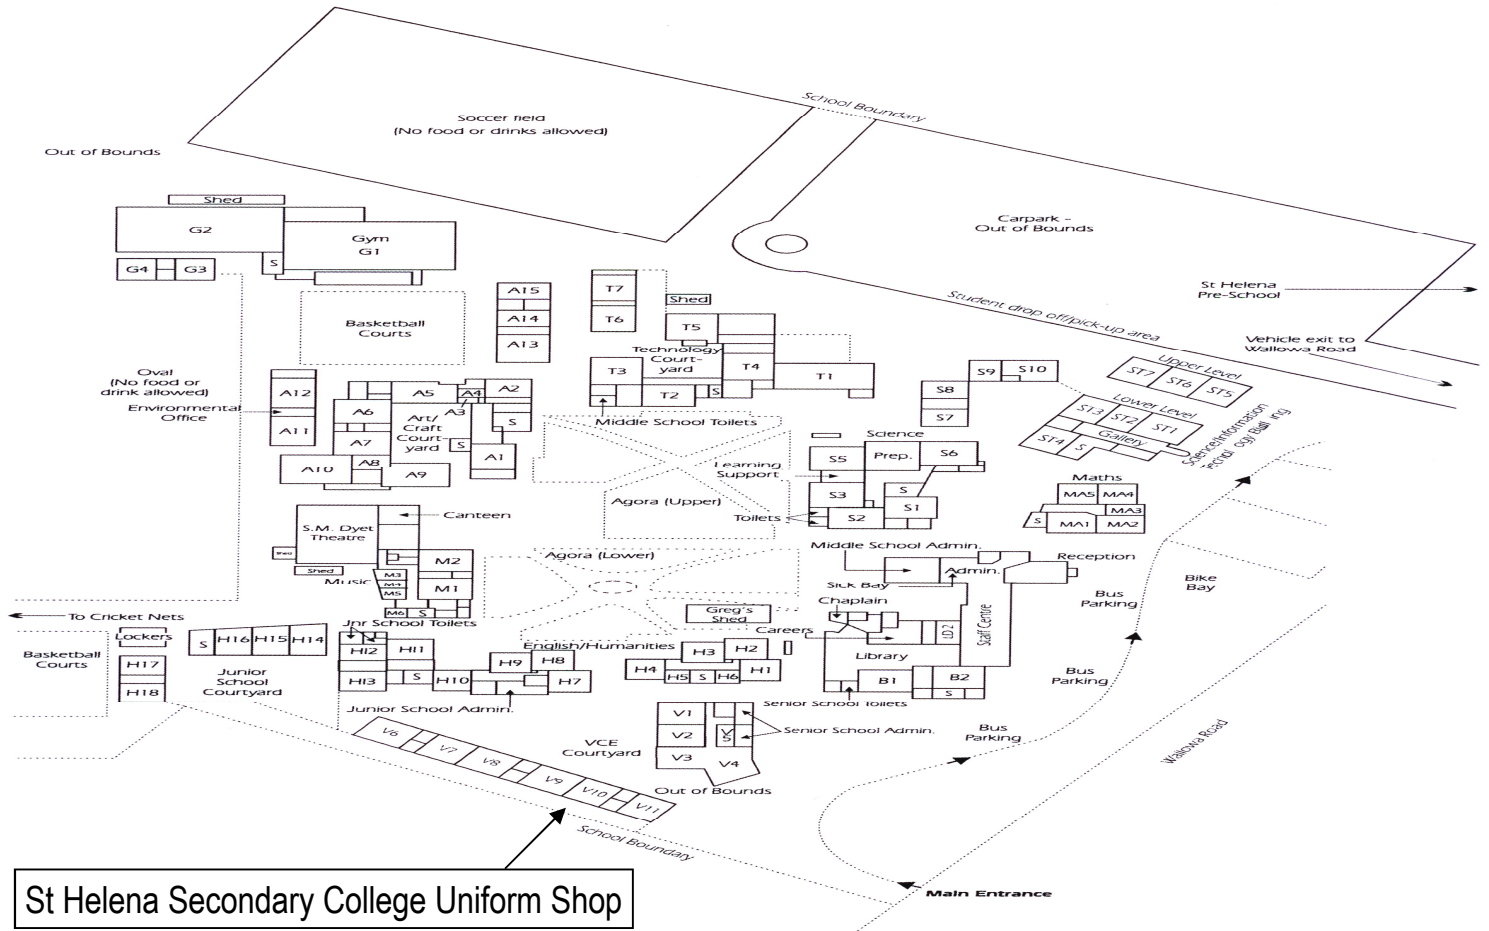

SPORTS UNIFORM

BOYS & GIRLS

Sport Shorts (Compulsory Yrs 7-10) <u>or</u>	$25.95
Sport Skirt (Compulsory Yrs 7-10)	$23.95
Sports Polo Top (Compulsory Yrs 7-10)	$32.95 - $34.95
Track Pants	$44.95
Spray Jacket	$89.95
Sport Socks (White with college stripes)	$6.95
Cap (College logo)	$9.95

ACCESSORIES

School Bag (Compulsory, black)	$52.95
Scarves (Black)	$7.25
Gloves (Black)	$7.25
Hair Accessories (Maroon, black, grey or white)	From $1.70

**ST HELENA SECONDARY COLLEGE
UNIFORM SHOP LOCATED IN "V10" BLOCK, ENTRANCE I
TELEPHONE: (03) 9438 1430**

All of our prices are firm until 1st March 2012